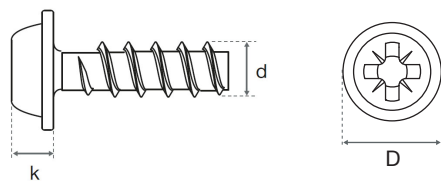

89 PANEL BZ

POZIDRIVE

d	2,2	2,5	3	3,5	4	5	6
D	4,40	5	6	7	8	10	12
k	1,60	1.80	2,10	2,40	2,60	3,20	4
Pozi	1	1	1	2	2	2	3

TORX

d	2,2	2,5	3	3,5	4	5	6
D	4,5	5	6	7	8	10	12
k	1,40	1,5	2,10	2,40	2,60	3,30	3,60
torx	T6	T6	T10	T10	T20	T20	T25

Measures indicated in mm

Approximate measurements according to manufacturer

*For other sizes please refer to: www.jmarfont.es/contact/

*In all steel pieces, we can offer different types of finishes: www.jmarfont.es/es/finishes