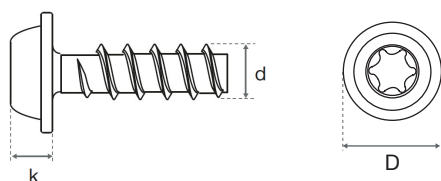

89 PANEL BZ

POZIDRIVE

d	2,2	2,5	3	3,5	4	5	6
D	4,40	5	6	7	8	10	12
k	1,60	1.80	2,10	2,40	2,60	3,20	4
Pozi	1	1	1	2	2	2	3

TORX

d	2,2	2,5	3	3,5	4	5	6
D	4,5	5	6	7	8	10	12
k	1,40	1,5	2,10	2,40	2,60	3,30	3,60
torx	T6	T6	T10	T10	T20	T20	T25

Measures indicated in mm

Approximate measurements according to manufacturer

*For other sizes please refer to: www.jmarfont.es/contact/

*In all steel pieces, we can offer different types of finishes: www.jmarfont.es/es/finishes